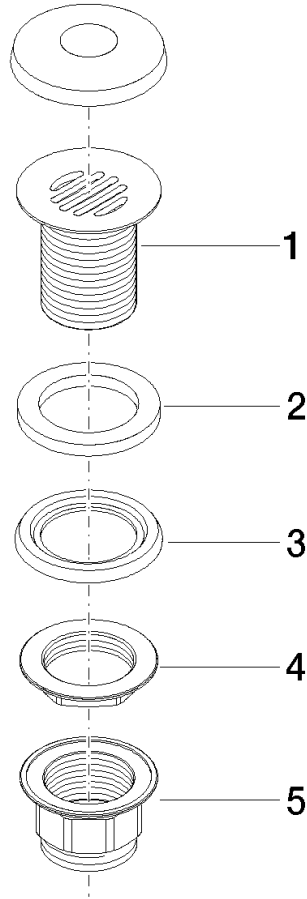

Grated waste 1 1/4" - Champagne (22kt Gold)

IMO

10 110 970

Fits: IMO, LULU, MADISON, MEM, TARA,
CL.1, LISSÉ, VAIA, META, CYO

	Champagne (22kt Gold)	10 110 970-47
	Chrome	10 110 970-00
	Brushed Platinum	10 110 970-06
	Platinum	10 110 970-08
	Durabrand (23kt Gold)	10 110 970-09
	Dark Chrome	10 110 970-19
	Light Gold	10 110 970-26
	Brushed Light Gold	10 110 970-27
	Brushed Durabrand (23kt Gold)	10 110 970-28
	Matte Black	10 110 970-33
	Brushed Bronze	10 110 970-42
	Brushed Champagne (22kt Gold)	10 110 970-46
	Brushed Chrome	10 110 970-93
	Brushed Dark Platinum	10 110 970-99

Grated waste 1 1/4" - Champagne (22kt Gold)

IMO

10 110 970

Only suitable for sinks without an overflow.

10 110 970

10 110 970

Parts for other finishes can be found here: [Chrome](#)

Spare parts list

No.	Item Number	Name	Quantity used	Delivery time
1	09 11 01 025-47	cup	1	30
2	09 14 05 039 90	seal	1	2
3	09 14 03 025 90	seal	1	2
4	09 23 10 017 90	nut	1	2
5	09 23 10 020-47	nut	1	30