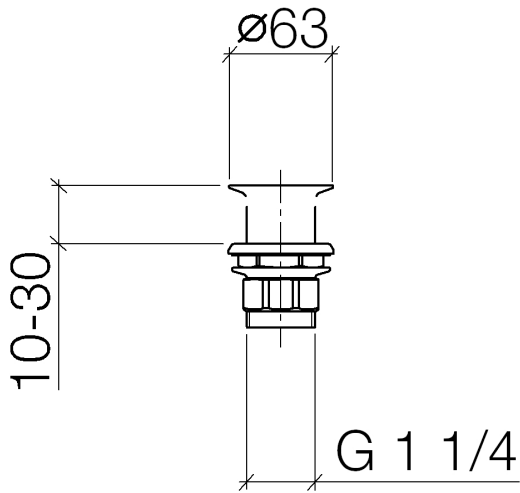

Grated waste 1 1/4" - Champagne (22kt Gold)

IMO

10 110 970

Fits: IMO, LULU, MADISON, MEM, TARA,
CL.1, LISSÉ, VAIA, META, CYO

	Champagne (22kt Gold)	10 110 970-47
	Chrome	10 110 970-00
	Brushed Platinum	10 110 970-06
	Platinum	10 110 970-08
	Durabrand (23kt Gold)	10 110 970-09
	Dark Chrome	10 110 970-19
	Light Gold	10 110 970-26
	Brushed Light Gold	10 110 970-27
	Brushed Durabrand (23kt Gold)	10 110 970-28
	Matte Black	10 110 970-33
	Brushed Bronze	10 110 970-42
	Brushed Champagne (22kt Gold)	10 110 970-46
	Brushed Chrome	10 110 970-93
	Brushed Dark Platinum	10 110 970-99

Grated waste 1 1/4" - Champagne (22kt Gold)

IMO

10 110 970

Only suitable for sinks without an overflow.

10 110 970

10 110 970

Parts for other finishes can be found here: [Chrome](#)

Spare parts list

No.	Item Number	Name	Quantity used	Delivery time
1	09 11 01 025-47	cup	1	30
2	09 14 05 039 90	seal	1	2
3	09 14 03 025 90	seal	1	2
4	09 23 10 017 90	nut	1	2
5	09 23 10 020-47	nut	1	30